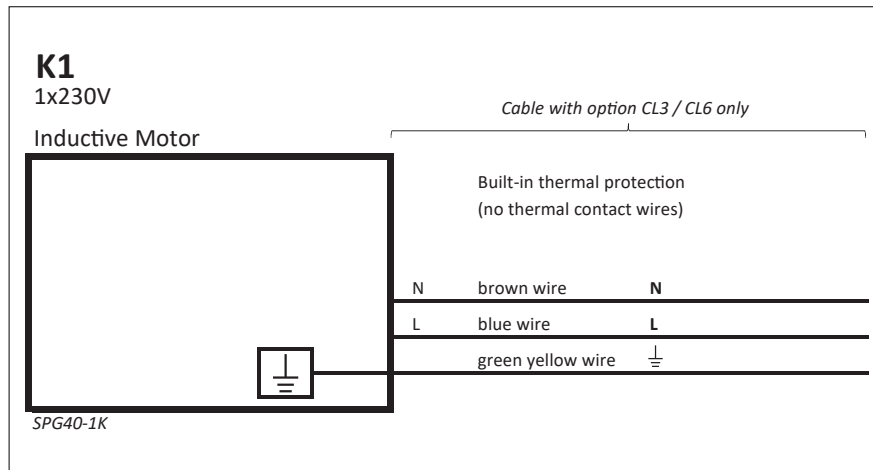

Inductive drive

1×230 V, 50 Hz

Rotation direction for inductive motors

down	W = 3	up	W = 3
↓	V = 2	↑	V = 1
	U = 1		U = 2

For below wiring diagrams,
the rotation direction is downwards.

Contact

Headquarters

Hoval Aktiengesellschaft
Austrasse 70
9490 Vaduz
Liechtenstein
Tel. +423 399 24 00
Fax +423 399 27 31
info.klimatechnik@hoval.com
www.hoval-energyrecovery.com