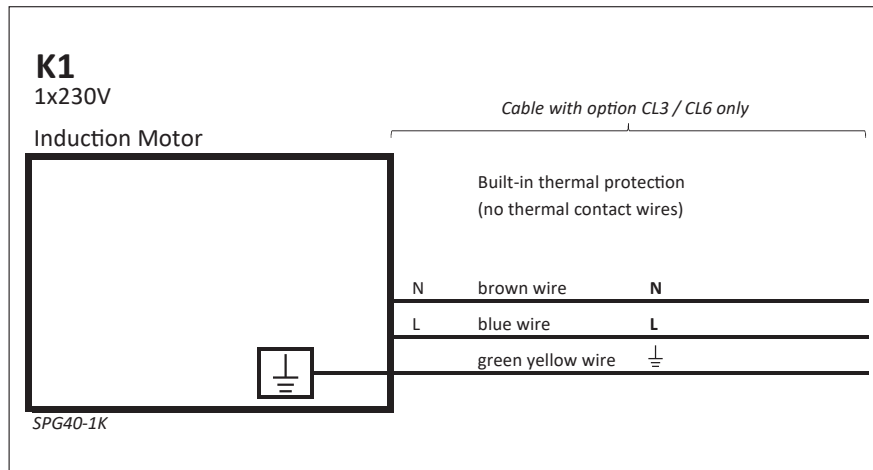

Induction drive

1×230 V, 50 Hz

Rotation direction for inductive motors

down	W = 3	up	W = 3
↓	V = 2	↑	V = 1
	U = 1		U = 2

For below wiring diagrams,
the rotation direction is downwards.

Contact

Headquarters

Hoval Aktiengesellschaft
Austrasse 70
9490 Vaduz
Liechtenstein
Tel. +423 399 24 00
Fax +423 399 27 31
info.klimatechnik@hoval.com
www.hoval-energyrecovery.com