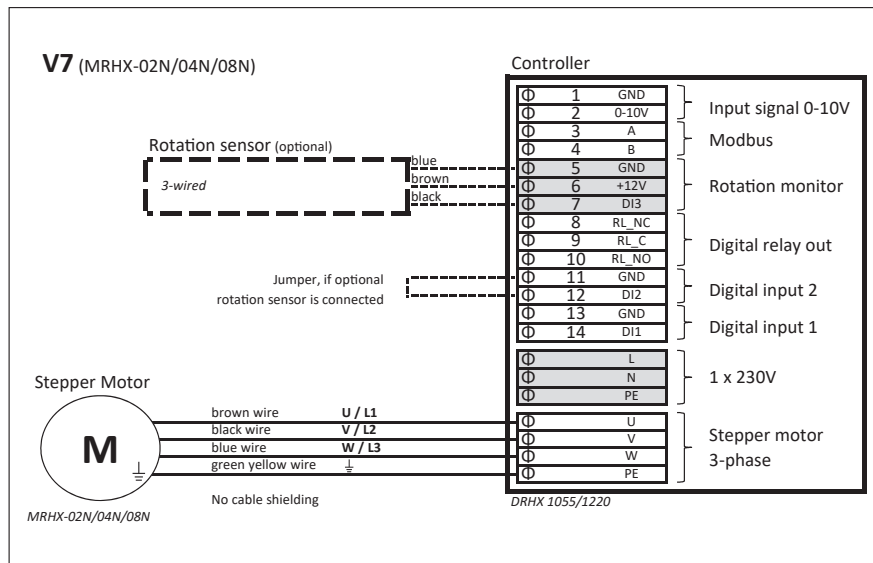

Stepper drives

Rotation direction for stepper motors

down	W = 3	up	W = 3
↓	V = 1	↑	V = 2
	U = 2		U = 1

For below wiring diagrams,
the rotation direction is downwards.

Contact

Headquarters

Hoval Aktiengesellschaft
Austrasse 70
9490 Vaduz
Liechtenstein
Tel. +423 399 24 00
Fax +423 399 27 31
info.klimatechnik@hoval.com
www.hoval-energyrecovery.com