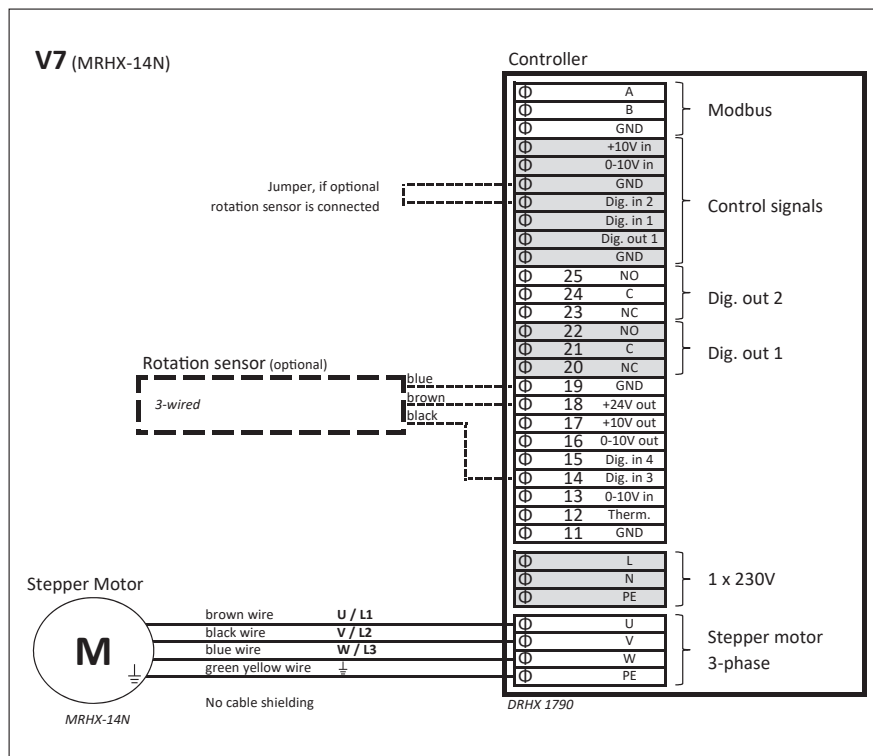

Stepper drives

Rotation direction for stepper motors

down	W = 3	up	W = 3
↓	V = 1	↑	V = 2
	U = 2		U = 1

For below wiring diagrams,
the rotation direction is downwards.

Contact

Headquarters

Hoval Aktiengesellschaft
Austrasse 70
9490 Vaduz
Liechtenstein
Tel. +423 399 24 00
Fax +423 399 27 31
info.klimatechnik@hoval.com
www.hoval-energyrecovery.com