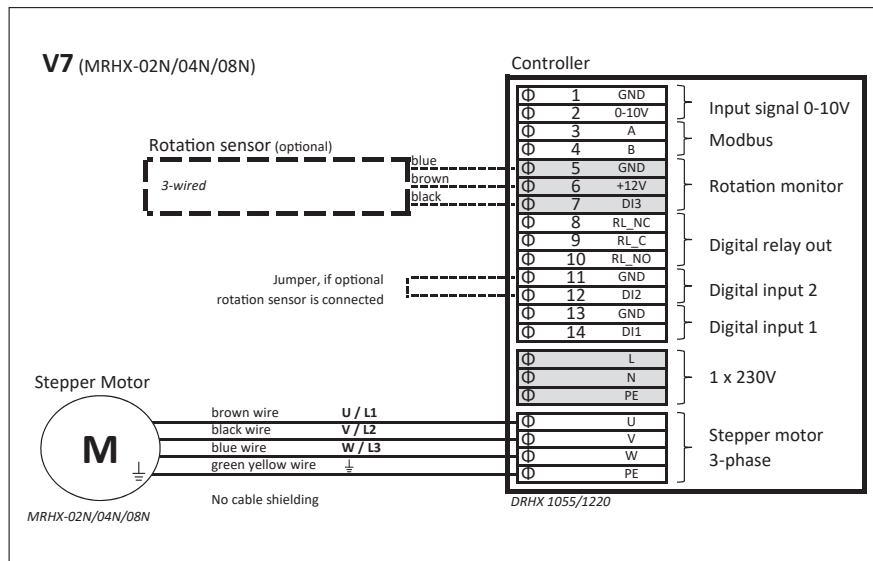

Stepper drives

Rotation direction for stepper motors

down	W = 3	up	W = 3
↓	V = 1	↑	V = 2
	U = 2		U = 1

For below wiring diagrams,
the rotation direction is downwards.

Contact

Headquarters

Hoval Aktiengesellschaft
Austrasse 70
9490 Vaduz
Liechtenstein
Tel. +423 399 24 00
Fax +423 399 27 31
info.klimatechnik@hoval.com
www.hoval-energyrecovery.com