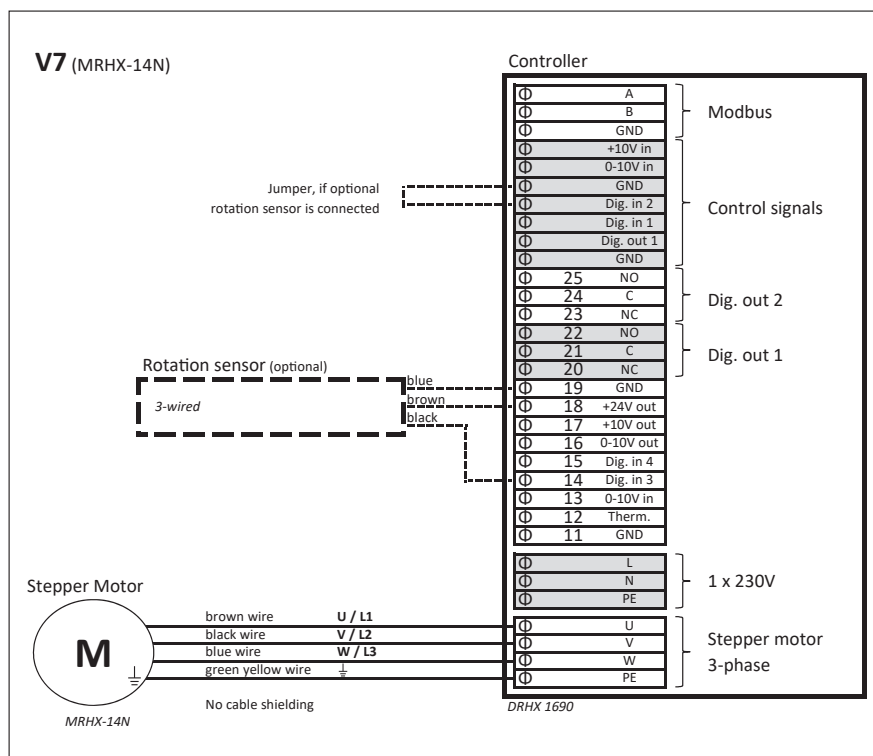

Stepper drives

Rotation direction for stepper motors

down	W = 3	up	W = 3
↓	V = 1	↑	V = 2
	U = 2		U = 1

For below wiring diagrams,
the rotation direction is downwards.

Contact

Headquarters

Hoval Aktiengesellschaft
Austrasse 70
9490 Vaduz
Liechtenstein
Tel. +423 399 24 00
Fax +423 399 27 31
info.klimatechnik@hoval.com
www.hoval-energyrecovery.com