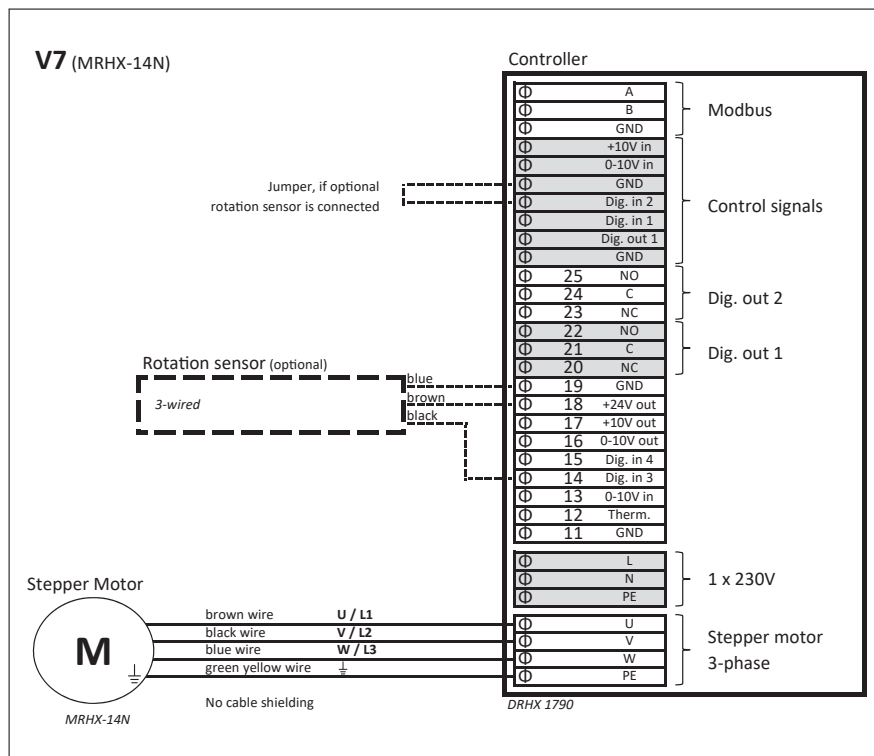

Stepper drives

Rotation direction for stepper motors

down	W = 3	up	W = 3
↓	V = 1	↑	V = 2
	U = 2		U = 1

For below wiring diagrams,
the rotation direction is downwards.

Contact

Headquarters

Hoval Aktiengesellschaft
Austrasse 70
9490 Vaduz
Liechtenstein
Tel. +423 399 24 00
Fax +423 399 27 31
info.er@hoval.com
www.hoval-energyrecovery.com