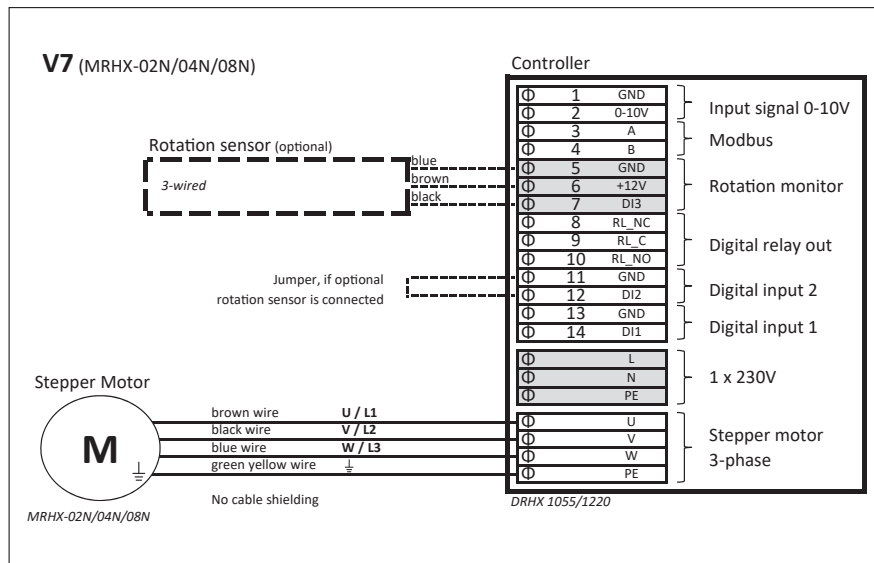

Stepper drives

Rotation direction for stepper motors

down	W = 3	up	W = 3
↓	V = 1	↑	V = 2
	U = 2		U = 1

For below wiring diagrams,
the rotation direction is downwards.

Contact

Headquarters

Hoval Aktiengesellschaft
Austrasse 70
9490 Vaduz
Liechtenstein
Tel. +423 399 24 00
Fax +423 399 27 31
info.er@hoval.com
www.hoval-energyrecovery.com